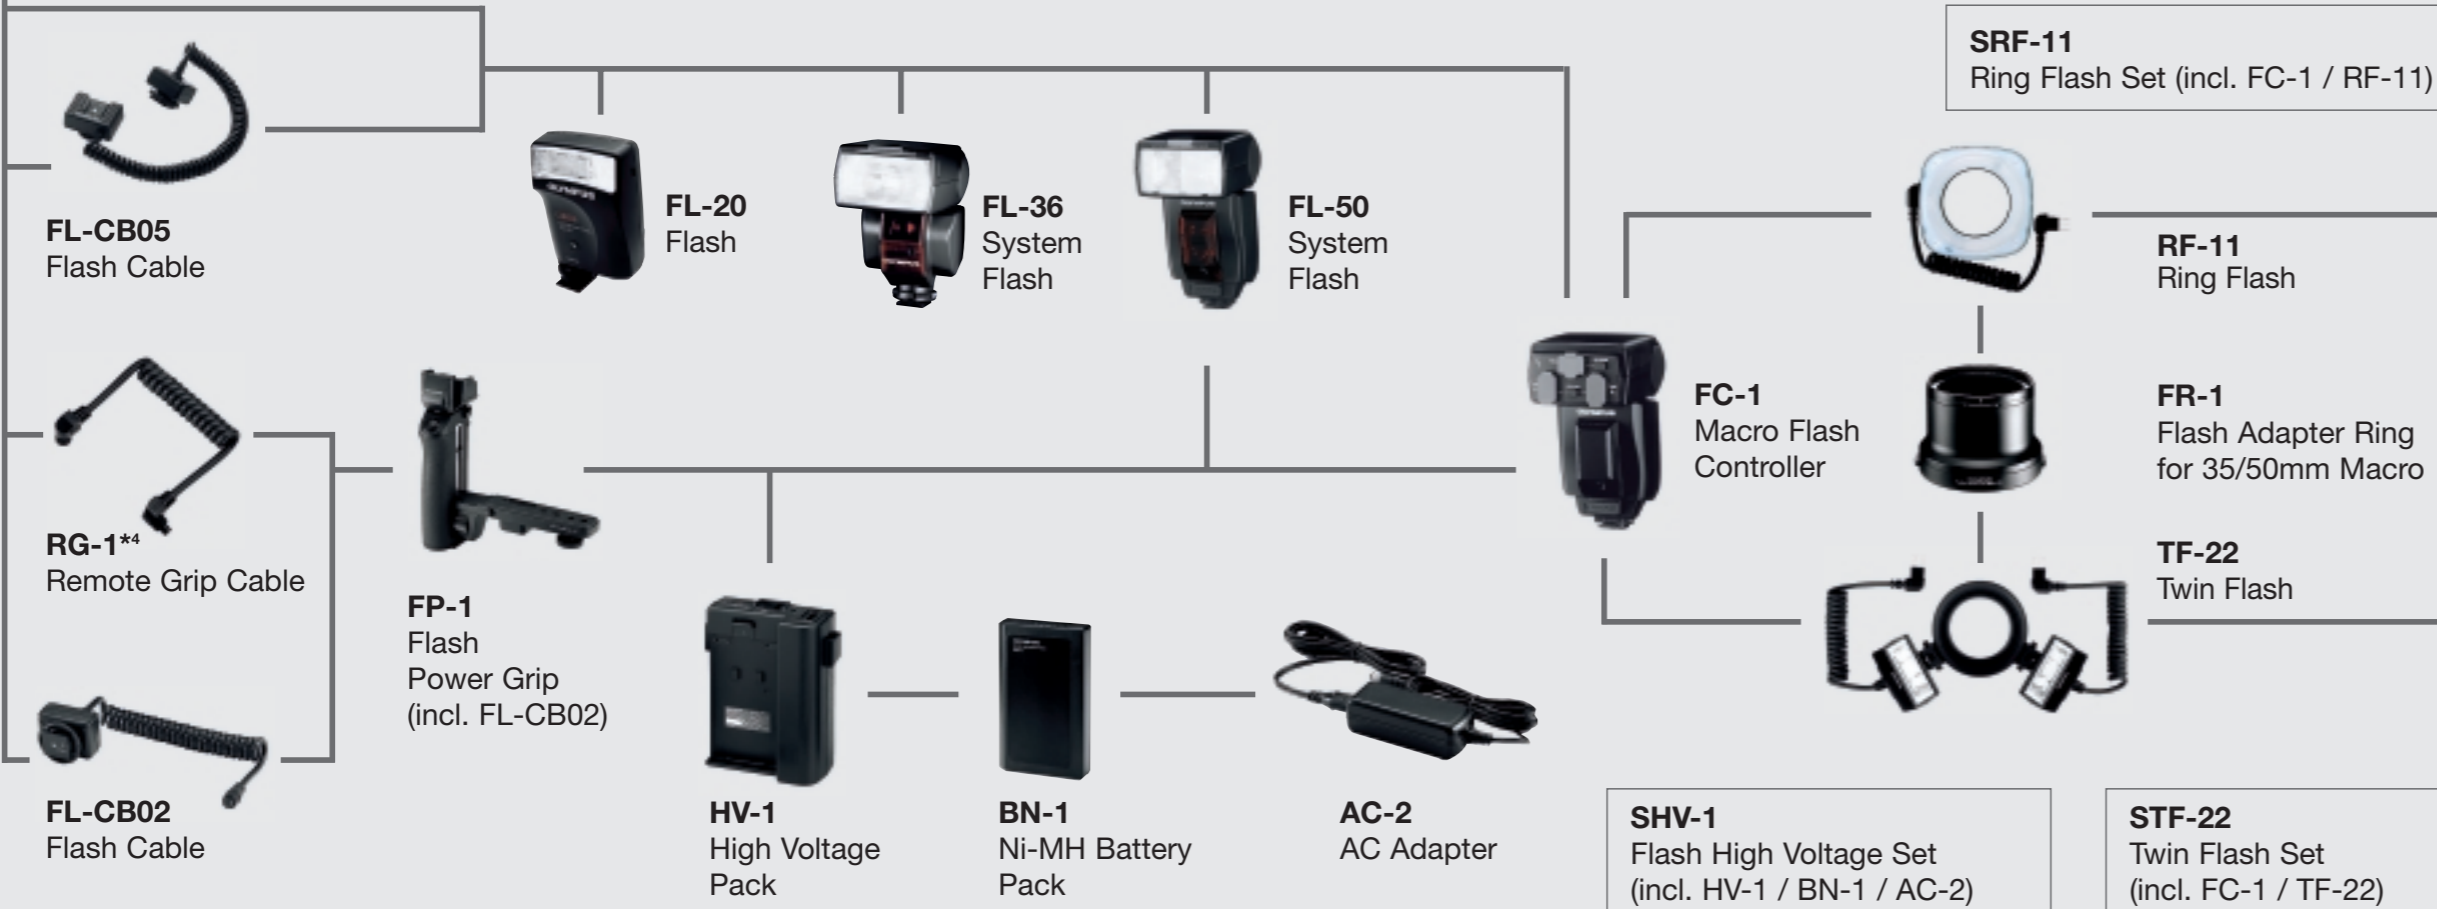

ME-1
Magnifier Eyecup
for E-330/500

EP-5/EP-6
Eyecup
for E-330/500

FS-1/FS-2
FocusingScreen
for E-1

E-System Bag

System Bag Compact

RM-1
Remote Control

RM-CB1*3
Remote Cable
*3 not for E-500, E-330

PT-E02
Underwater Case
(only for E-330)

Hot Shoe

**E-500 & E-330 no release via FP-1